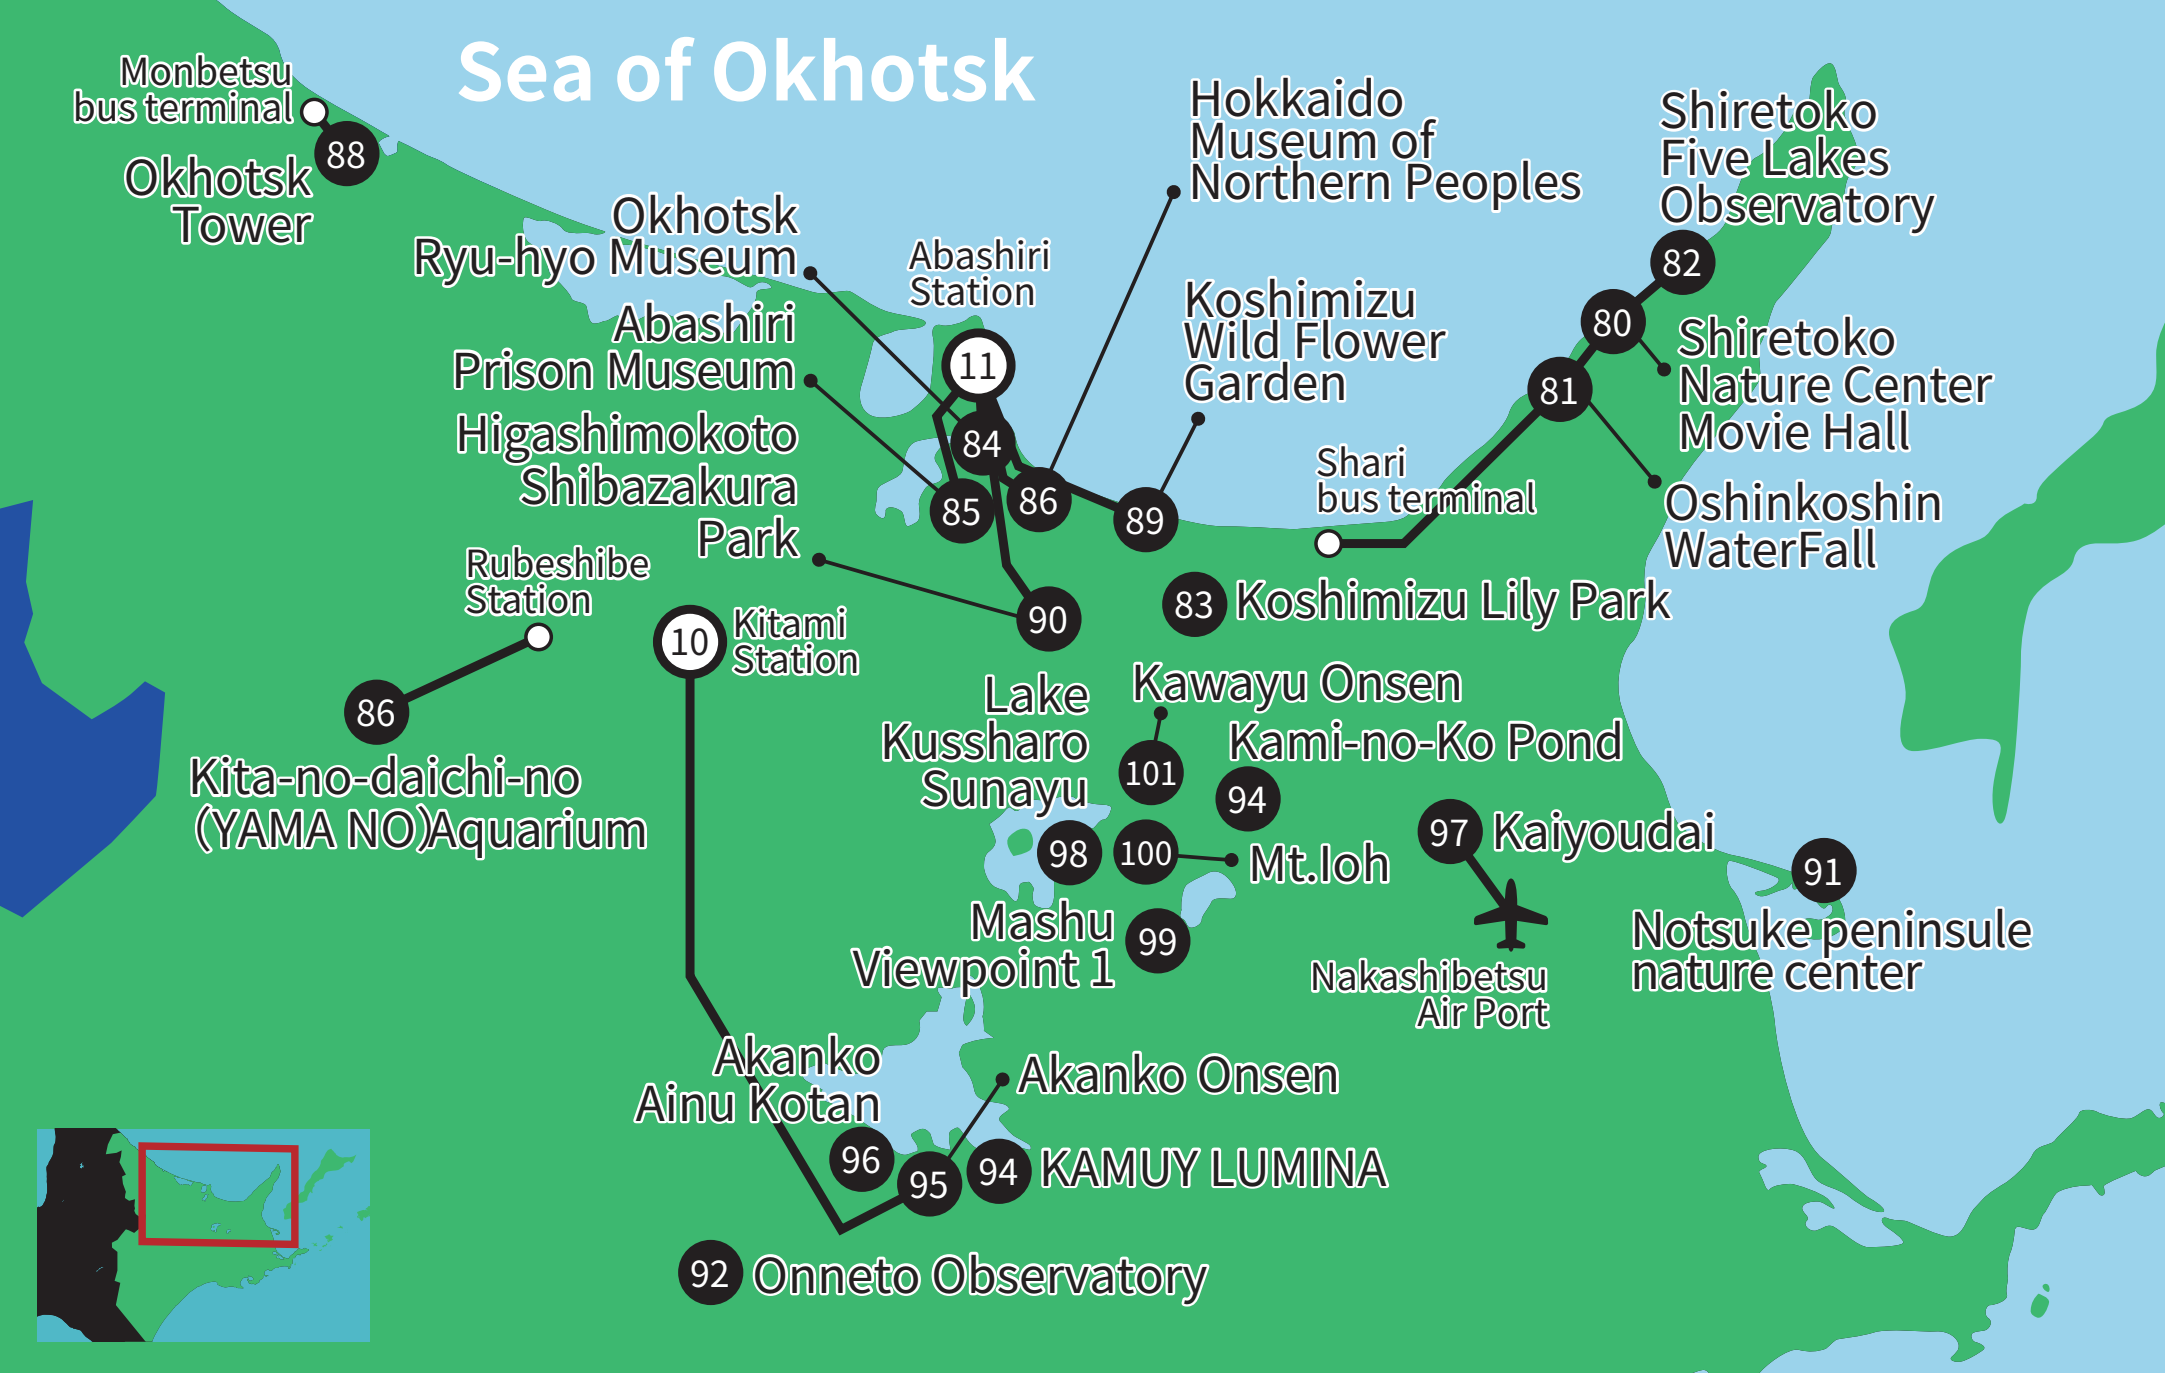

# Hokkaido Eastern Area(Doutou) Map