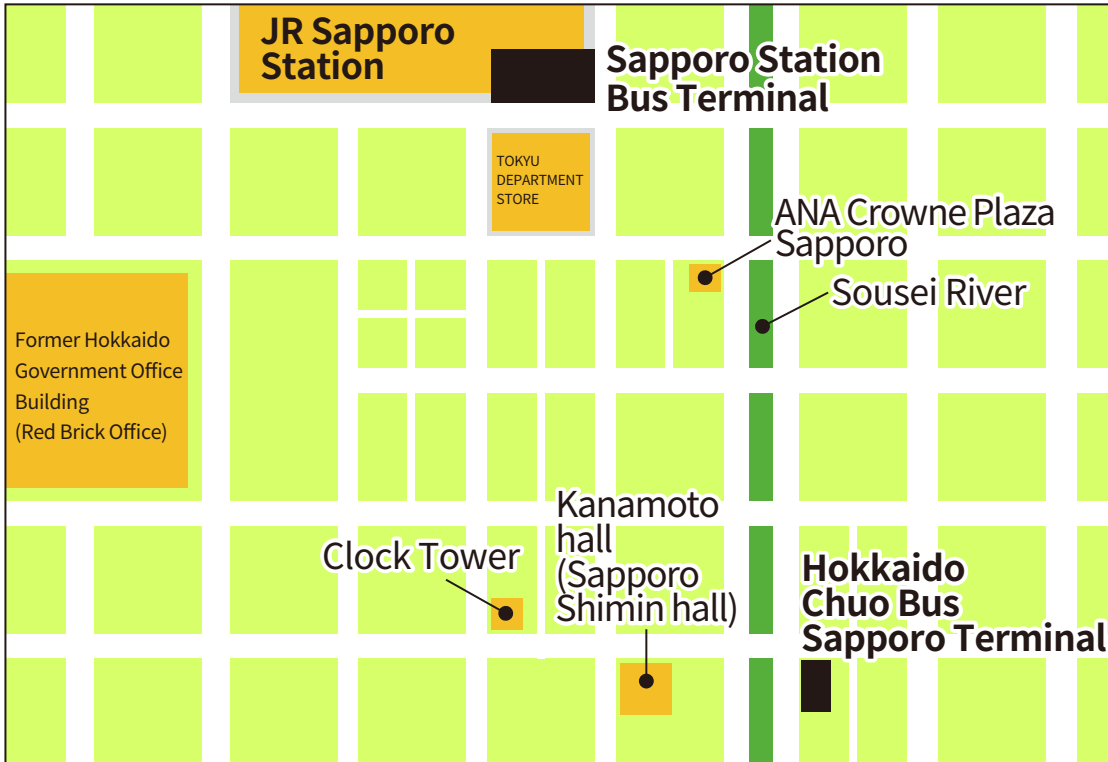

Sapporo Bus Terminal Map

Sapporo Station Bus Terminal

Hokkaido Chuo Bus Sapporo Terminal