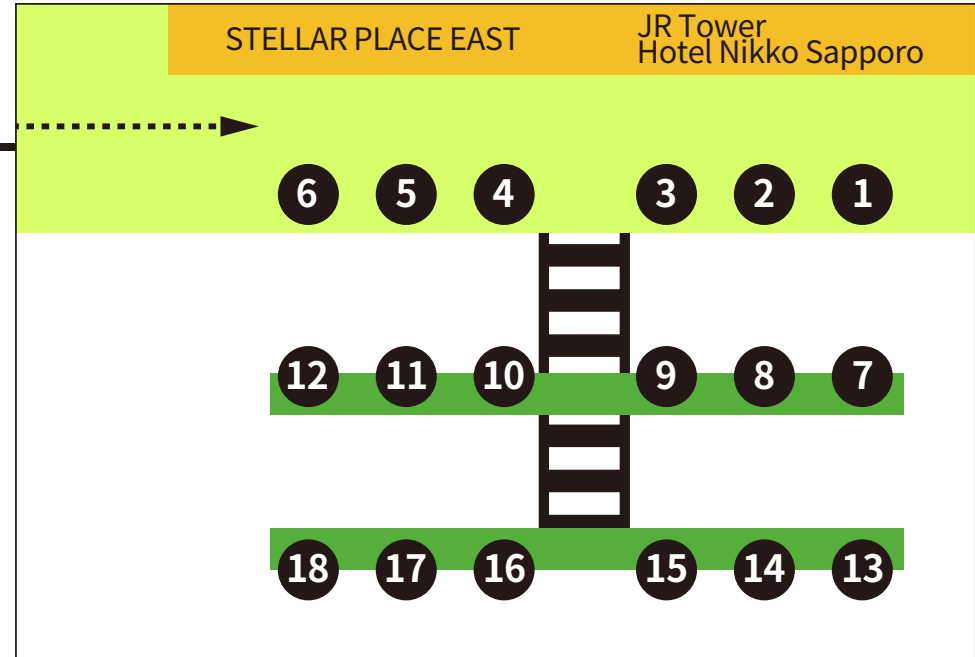

Sapporo Bus Terminal Map

Sapporo Station Bus Terminal

Hokkaido Chuo Bus Sapporo Terminal